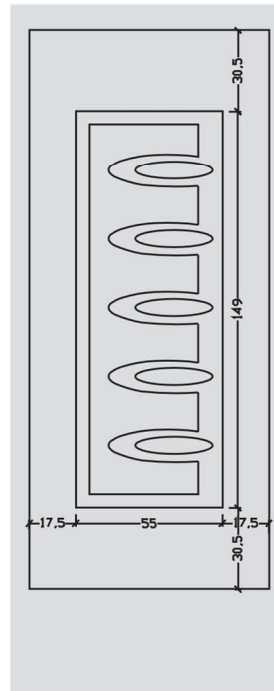

Discover the one that suits you better!!!

Choose between 60 or more designs and as many glasses. Choose the color that suits you and discover VERPAN panel that matches your style.

ALU 1241 F62

ALU 1251 - 1252