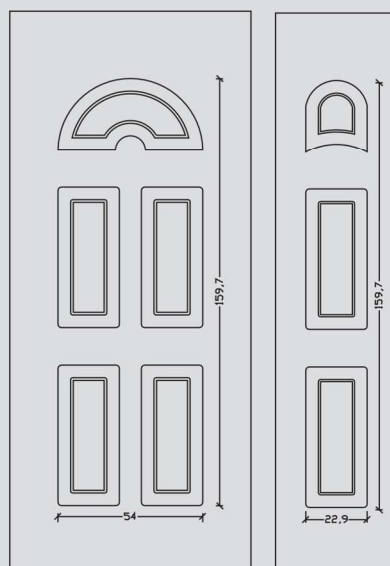

Classic creations!!!

Panels in classic lines that flawlessly incorporates at your space. Aluminum panels with everlasting value and aesthetic advantage.

K4

KT

ALU 6010

ALU 6013 R

ALU 6020

ALU
panels